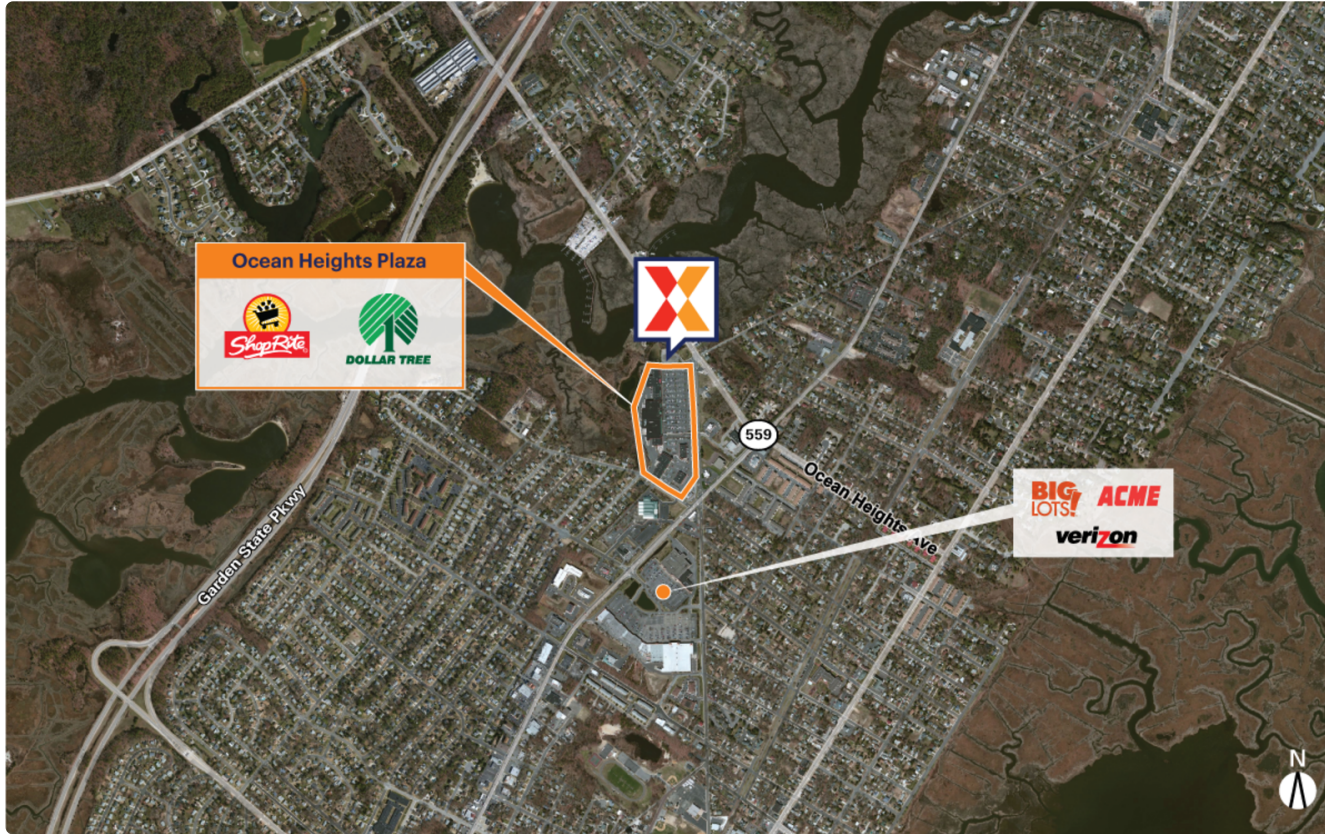

Ocean Heights Plaza

319 Bethel Road | Somers Point, NJ 08244

Atlantic County Atlantic City-Hammonton, NJ 179,183 Sq Ft

39.3321, -74.5957

Demographics	1 Mile	3 Miles	5 Miles
Population	8,843	31,285	72,278
Daytime Pop.	8,698	27,063	65,998
Households	3,830	12,539	29,297
Income	\$112,266	\$145,040	\$147,194

Source: Synergos Technologies, Inc. 2024

Anchored by an 80,734 Sq Ft ShopRite, this market-dominant center draws an estimated 8K+ daily visits and 3M+ annually (Placer.ai 2025)

Surrounded by a highly affluent and educated population, with average household incomes of \$145K+ and 41% holding college degrees within 3 miles

High visibility from 16K+ vehicles daily on New Rd and 19K+ on Ocean Heights Ave (Kalibrate 2025)

Located a short distance from Ocean City beaches and boardwalk

Ocean Heights Plaza

319 Bethel Road | Somers Point, NJ 08244

Atlantic County Atlantic City-Hammonton, NJ 179,183 Sq Ft

39.3321, -74.5957

Available Spaces

245 1,600 Sq Ft 360°

Current Tenants Space size listed in square feet

100	Fyzical	2,054
110	Sport Clips	1,230
120	Somers Point Dental, P.C.	4,865
140	Ocean Garden Kitchen	1,760
150	Edible Arrangements	1,600
160	OceanHeights Foot&Body Massage	1,600
180	Dollar Tree	9,552
190/195	J Suites	4,370
200/210	Five Below	7,756
220	ShopRite	80,734
230	Doggie Style	2,400
235	Manco & Manco's	2,400
240	Tony Beef	1,600
250	Supercuts	1,200
260	America's Best Contacts & Eyeglasses	3,423
270	Occupied	17,895
280	XFINITY by Comcast	1,600
285	Tiffani Nail & Beauty Spa	1,600
290	Club Pilates	3,200
300	Dave's Hot Chicken	3,000
300A	Hallmark Cards	6,000
300B	Jersey Mike's	1,774
400	Starbucks	1,860
410	T-Mobile	2,003
420	Applebee's	6,169
500	Mavis Tire	5,600
NAP01	Bank of America	0