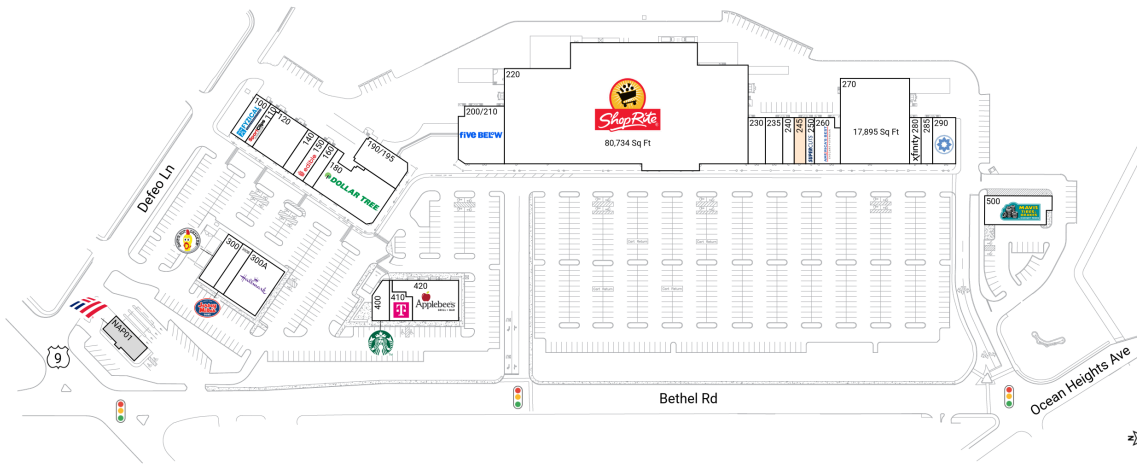

Source: Synergos Technologies, Inc. 2024

Anchored by an 80,734 Sq Ft ShopRite, this market-dominant center draws an estimated 8K+ daily visits and 3M+ annually (Placer.ai 2025)

Surrounded by a highly affluent and educated population, with average household incomes of \$145K+ and 41% holding college degrees within 3 miles

High visibility from 16K+ vehicles daily on New Rd and 19K+ on Ocean Heights Ave (Kalibrate 2025)

Located a short distance from Ocean City beaches and boardwalk

Ocean Heights Plaza

319 Bethel Road | Somers Point, NJ 08244

Atlantic County Atlantic City-Hammonton, NJ 179,183 Sq Ft

39.3321, -74.5957

Available Spaces

245 1,600 Sq Ft 360°

Current Tenants Space size listed in square feet

100	Fyzical	2,054
110	Sport Clips	1,230
120	Somers Point Dental, P.C.	4,865
140	Ocean Garden Kitchen	1,760
150	Edible Arrangements	1,600
160	OceanHeights Foot&Body Massage	1,600
180	Dollar Tree	9,552
190/195	J Suites	4,370
200/210	Five Below	7,756
220	ShopRite	80,734
230	Doggie Style	2,400
235	Manco & Manco's	2,400
240	Tony Beef	1,600
250	Supercuts	1,200
260	America's Best Contacts & Eyeglasses	3,423
270	Occupied	17,895
280	XFINITY by Comcast	1,600
285	Tiffani Nail & Beauty Spa	1,600
290	Club Pilates	3,200
300	Dave's Hot Chicken	3,000
300A	Hallmark Cards	6,000
300B	Jersey Mike's	1,774
400	Starbucks	1,860
410	T-Mobile	2,003
420	Applebee's	6,169
500	Mavis Tire	5,600
NAP01	Bank of America	0

This site plan is for illustrative and information purposes only, showing the general layout of the shopping center; and is not a legal survey. Brixmor makes no representation or warranty that the shopping center is exactly as depicted as site conditions and tenant mix are subject to change over time.
4058